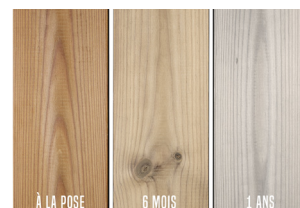

The logo for 'grad' is displayed in a white, lowercase, sans-serif font on a teal rectangular background. A registered trademark symbol (®) is positioned at the top right of the 'd'.

grad®

A photograph of a wide wooden deck made of light-colored, treated pine planks. The deck is situated in a lush garden with several tall, thin trees and dense foliage. A portion of a house with a white door and wooden siding is visible on the left. A wicker chair with a patterned cushion is partially seen on the far left.

GRAD ! | +33 3 89 58 12 12 (CHOIX 2) - SERVICE.CLIENTGRAD@BURGER.FR | WWW.GRADCONCEPT.COM

THERMOPIN

VIEILLISSEMENT

CARACTÉRISTIQUES

BÉNÉFICES

DESIGN

- Teinte miel ou finition huilée plus chaude ▶ Simple, sobre ou plus chaleureux pour la finition huilée
- Profil légèrement bombé ▶ Favorise l'écoulement de l'eau
- Présence de noeuds plus foncés (2 à 5 / ml) ▶ Look classique
- Sans fixation visible ▶ Finitions parfaites